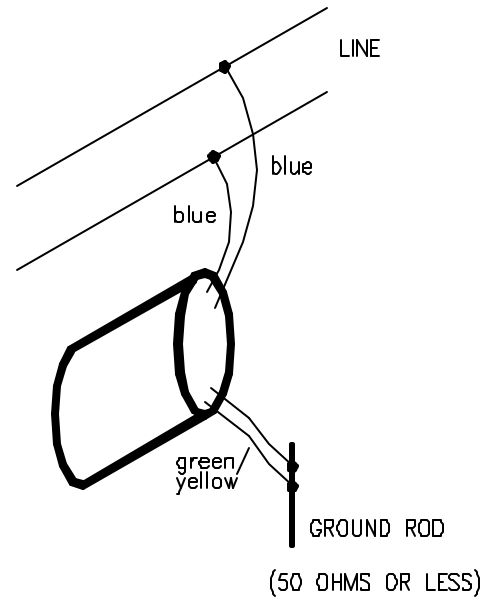

- ① EACH SP 100 PROTECTS A 300' RADIUS INCLUDING LATERAL BRANCHING.
- ② IF LATERAL BRANCHING IS LESS THAN 25' AN LSP IS NOT REQUIRED.
- ③ INCLUDE A LSP AT THE END OF ALL WIRE RUNS.

PLAN VIEW IN FIELD

SP100

Connecting a Field Surge Protector